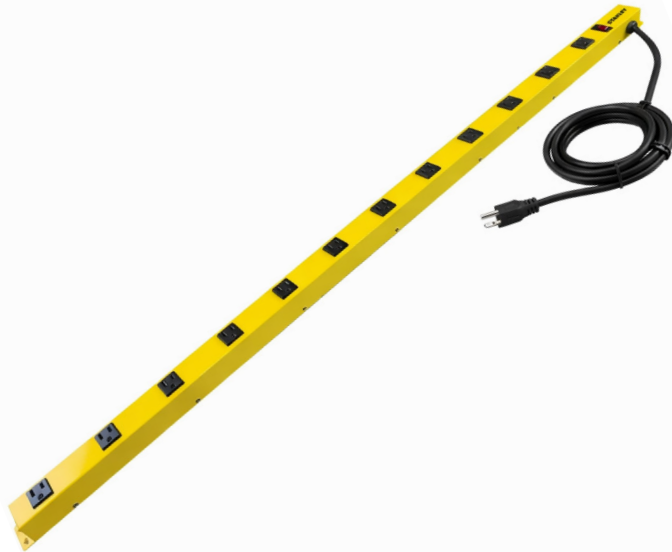

# STANLEY

## POWER STRIP WITH LIGHTED SWITCH ON/OFF

**SXIM-E-05**

### BENEFITS:

- 12 grounded outlets for extended connectivity.
- Ideal for home, office, garage or workshop use.
- Easy wall mounting with horizontal or vertical keyholes.
- Compact and practical design.
- ETL certified for safety and reliability.

### 12 OUTLETS

Industrial-style design with 12 total outlets. Optimized spacing allows connection of multiple plugs at once. Heavy-duty cord for reliable performance.