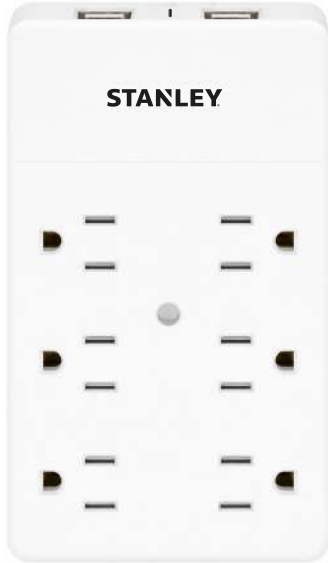

STANLEY

WALL TAP

SXIM-E-04

BENEFITS:

- 6 grounded AC outlets for multiple devices.
- Integrated USB-A and USB-C fast charging ports.
- 1200 Joules surge protection for enhanced safety.
- Ideal for home, office and workstation setups.
- ETL certified for electrical safety.
- Space-saving vertical design.

OUTLET CONFIGURATION

- 6 grounded 3-prong AC outlets.
- 2 USB-A port.
- 1 USB-C port.

Optimized spacing allows multiple plugs simultaneously.

OUTLET CONFIGURATION

USB-A Output: 5Vdc 2.4A

USB-C Output: 5Vdc 3.0A

USB-A + USB-C (simultaneous use): 5Vdc 3.4A total

AVAILABLE OPTIONS

SXIM-E-04

ENERGY INFORMATION

Max Power:	1875W
Voltage/Hz:	125V / 50-60Hz
Current:	15A
Surge Protect:	1200J

ADDITIONAL INFORMATION

No. of Outlet Plug:	6 Outlets
USB Ports:	2 USB-A + 1 USB-C
Finish:	White
Certificate:	ETL
Material:	Copper, Plastic